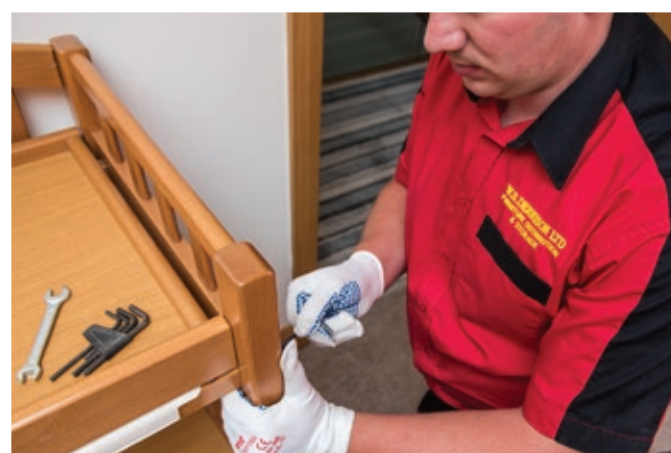

Furniture dismantling service